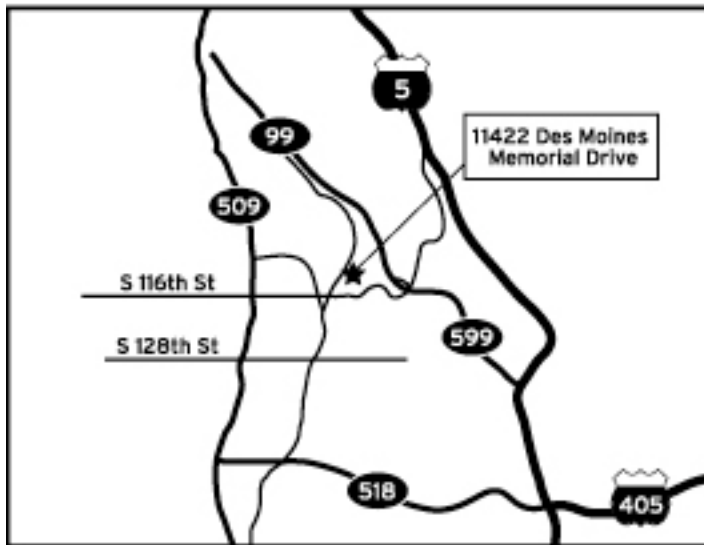

OWINGS & ASSOCIATES, INC.

11422 Des Moines Memorial Drive • Seattle, WA 98168 • (206) 248-3090 • FAX (206) 248-0678

DIRECTIONS FROM SEATTLE, EVERETT, AREAS NORTH:

Go South on I-5, past Boeing Field and take exit #158 (Boeing Access Road/East Marginal Way). Follow the signs that will put you onto Tukwila International Blvd. / Pacific Highway South. Once on Pacific Highway South, follow it to the second stop light (under the overpass) and turn right onto South 116th Way. Follow South 116th Way up the hill to the second stop light. Turn right onto Des Moines Memorial Drive. We are the fourth house down on the right hand side of the road, in the red house with white trim.

DIRECTIONS FROM TACOMA, AREAS SOUTH:

Go North on I-5 past Southcenter and take exit #156 (Tukwila, W. Marginal Way, Hwy. 599) and follow it for approximately 2 miles. Take the Tukwila International Blvd, Hwy 99 South exit. At the end of the ramp turn Right and stay in the right hand lane. Go under the overpass and turn right onto South 116th Way. Follow South 116th Way up the hill to the second stop light. Turn right onto Des Moines Memorial Drive. We are the fourth house down on the right hand side of the road, in the red house with white trim.

DIRECTIONS FROM SEA-TAC AIRPORT:

Follow freeway signs toward Burien (Hwy 518). Take Des Moines Memorial Drive exit (first exit once you get on Hwy 518). At the end of the ramp, turn right and continue on Des Moines Memorial Drive for about 2 1/2 miles. When you cross South 116th, we are the fourth house down on the right hand side of the road, in the red house with white trim.